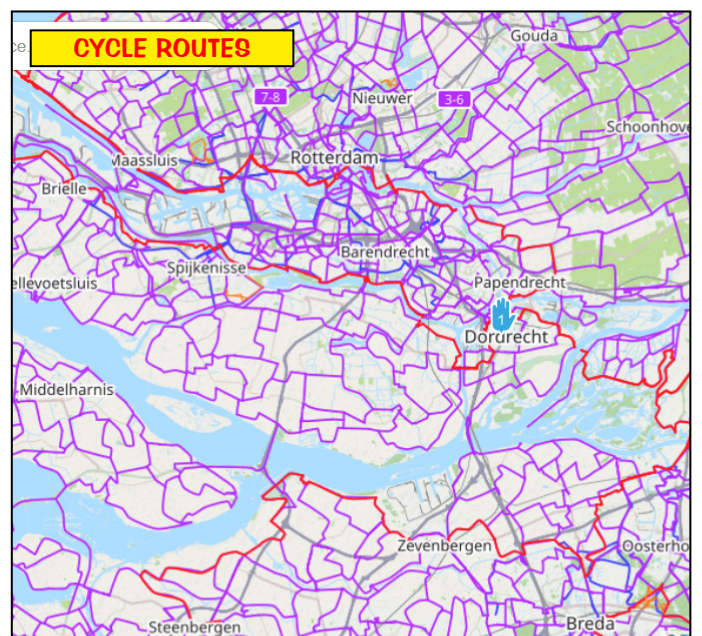

NETHERLANDS TRIP

EUROVELO 19 - RIVER MAAS (MEUSE)

HOLLAND'S ONLINE CYCLE ROUTE PLANNER

The best known online cycle route planner is based on the national LF route network and connecting regional junction networks. Besides cycle routes, the route planner also provides information about points of interest, such as picnic benches and accommodation. It also lists all places with the Fietzers Welkom! (Cyclists Welcome!) label, cycle-friendly places to eat, drink and stay.

<https://www.hollandcyclingroutes.com/online-cycle-route-planner#>

Website: <https://en.eurovelo.com/ev19>

HOLLAND'S NETWORK OF CYCLE ROUTES

The network of cycle tracks in the Netherlands is available online and via many cycling or navigation apps. GPX file for each days cycling will be provided for each day of our trip plus a route description.

EuroVelo
the European cycle route network

ROUTES & COUNTRIES NEWS SERVICES FOR CYCLISTS DATA HUB SUPPORT

19 EuroVelo 19
Meuse Cycle Route

1,100 km long 3 UNESCO sites 3 countries visited Easy rides for family