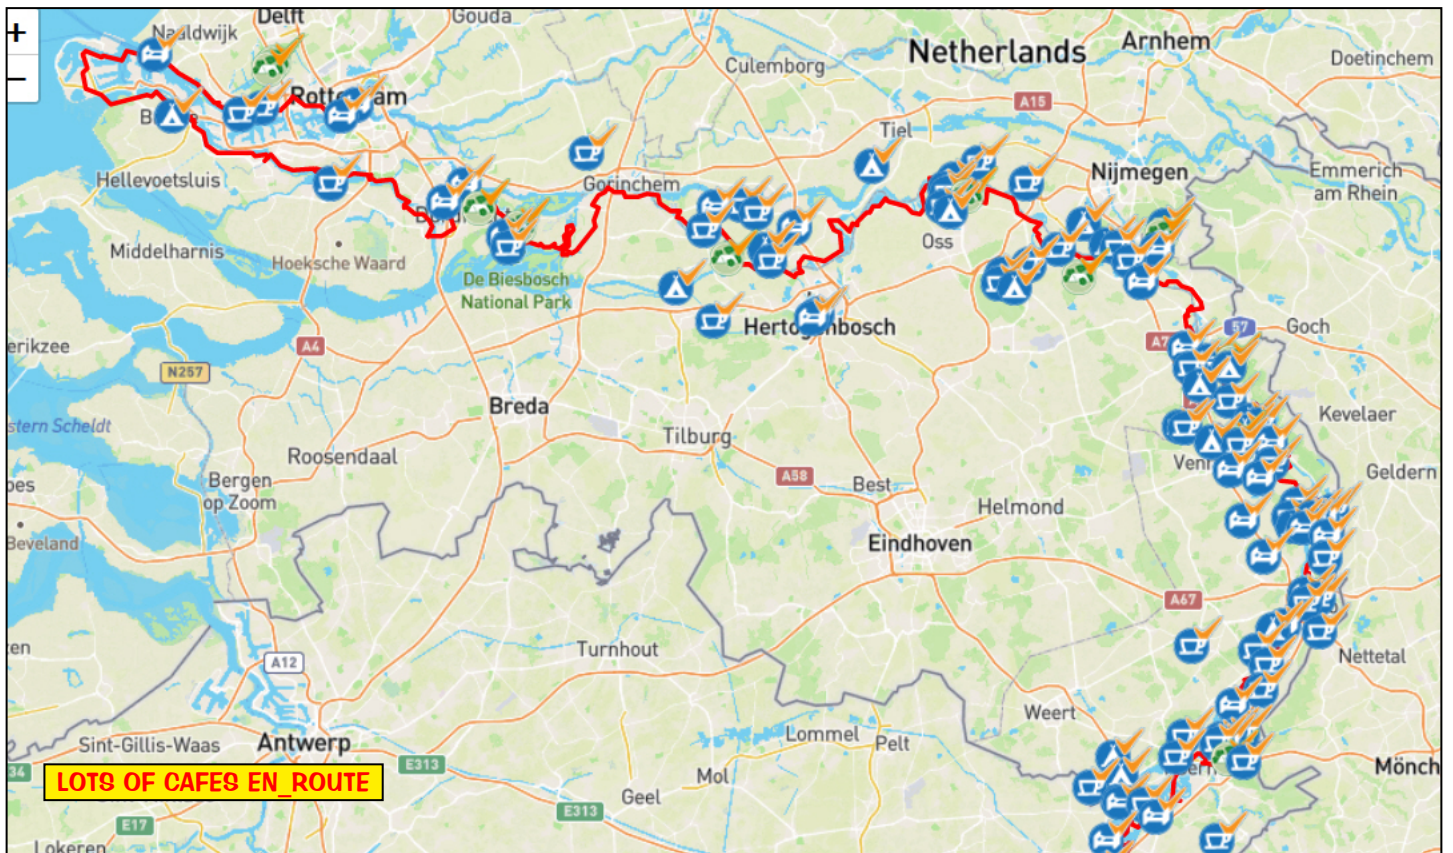

NETHERLANDS TRIP

EUROVELO 19 - RIVER MAAS (MEUSE)

HOLLAND'S ONLINE CYCLE ROUTE PLANNER

The best known online cycle route planner is based on the national LF route network and connecting regional junction networks. Besides cycle routes, the route planner also provides information about points of interest, such as picnic benches and accommodation. It also lists all places with the Fietzers Welkom! (Cyclists Welcome!) label, cycle-friendly places to eat, drink and stay.

<https://www.hollandcyclingroutes.com/online-cycle-route-planner#>

Website: <https://en.eurovelo.com/ev19>

HOLLAND'S NETWORK OF CYCLE ROUTES

The network of cycle tracks in the Netherlands is available online and via many cycling or navigation apps. GPX file for each days cycling will be provided for each day of our trip plus a route description.

EuroVelo
the European cycle route network

ROUTES & COUNTRIES NEWS SERVICES FOR CYCLISTS DATA HUB SUPPORT

19 EuroVelo 19
Meuse Cycle Route

1,100 km long 3 UNESCO sites 3 countries visited Easy rides for family