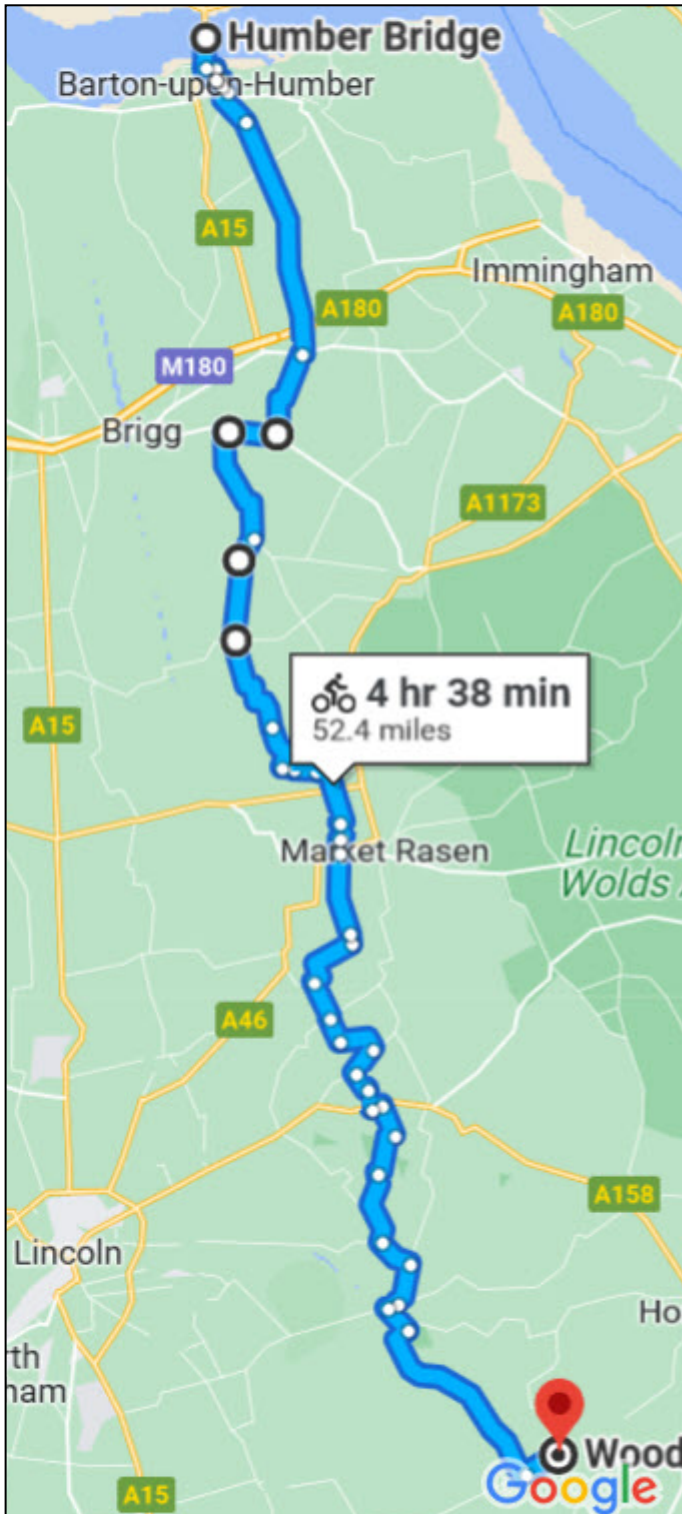

WOODHALL SPA TRIP

Humber Bridge to Woodhall Spa

Woodhall Spa to Humber Bridge

← Water Rail Trail from Bardney to Woodhall Spa

Spa Trail from Woodhall to Horncastle →