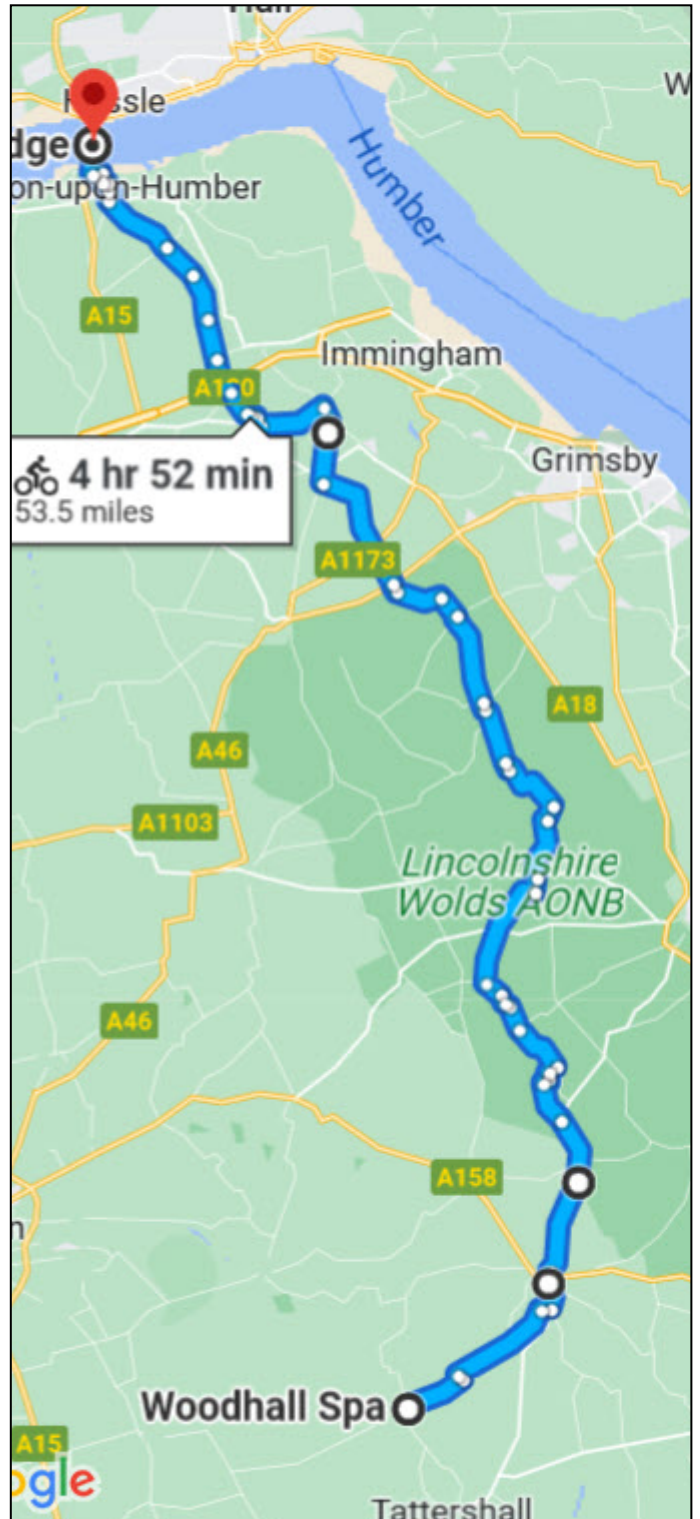

WOODHALL SPA TRIP

Humber Bridge to Woodhall Spa

Woodhall Spa to Humber Bridge

← Water Rail Trail from Bardney to Woodhall Spa

Spa Trail from Woodhall to Horncastle →